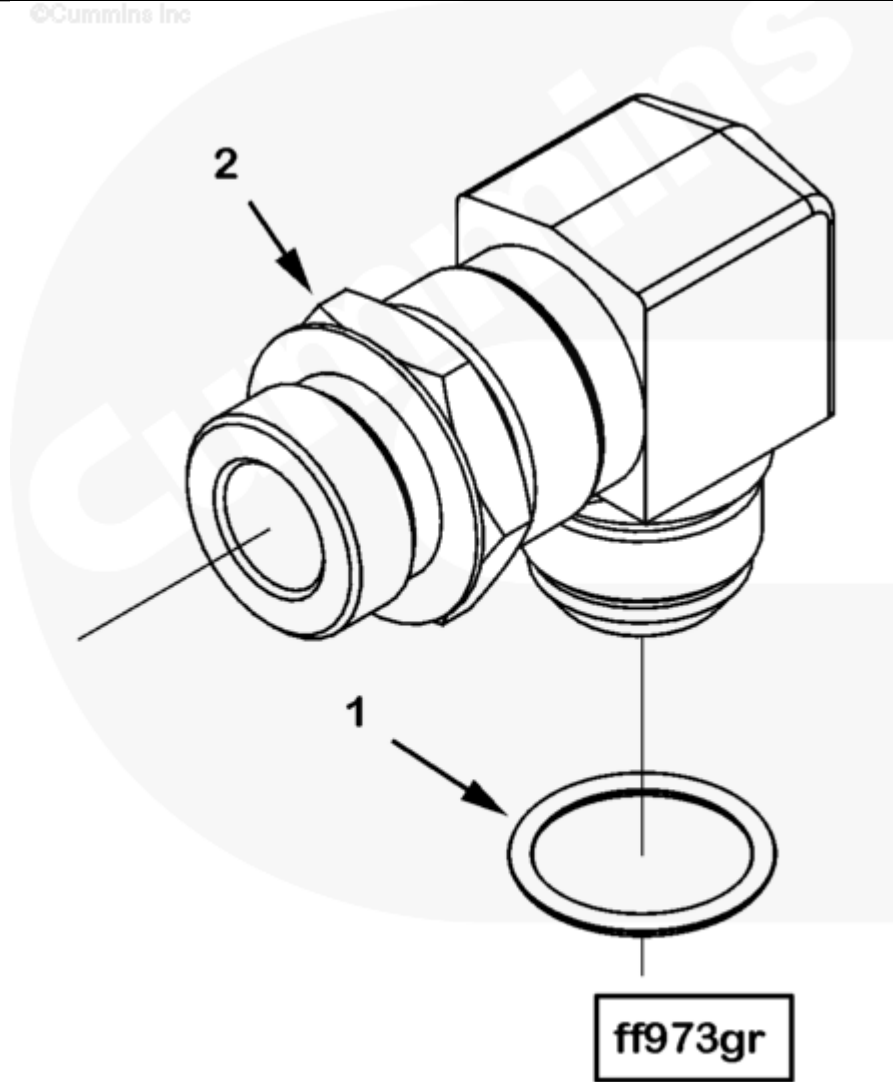

Parts Catalog - Option Detail

Electronic Parts Catalog - Option Detail				
Option	Group	Graphic	Film Card	Date
FF50005	06.04.1	ff973gr	P23	08-SEP-08
Engines	QSK23 CM2250 K109, QSK23 CM500			

©Cummins Inc

[SMALL](#) | [MEDIUM](#) | [LARGE](#)

Cart	Ref No	Part Number	Part Description	Required	Remarks
View My Cart					
		FF50005	Fuel Filter Plumbing		Fuel filter plumbing

<input type="checkbox"/>	1	4095613	O-Ring Seal	1	
<input type="checkbox"/>	2	4096181	Male Union Elbow	1	